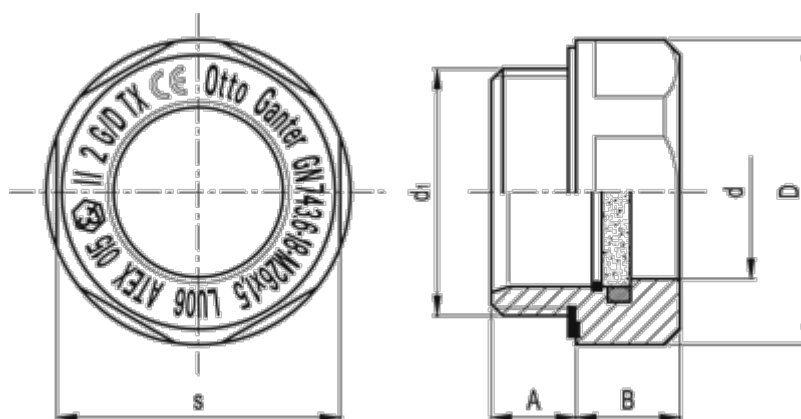

Data Sheet

Article number: 20675525

Description: E+G

Oil level indicator GN 743.6-11-G3/8

Measures

A = 8.0

B = 8

D = 22

d = 11

d1 = G 3/8

s = 20